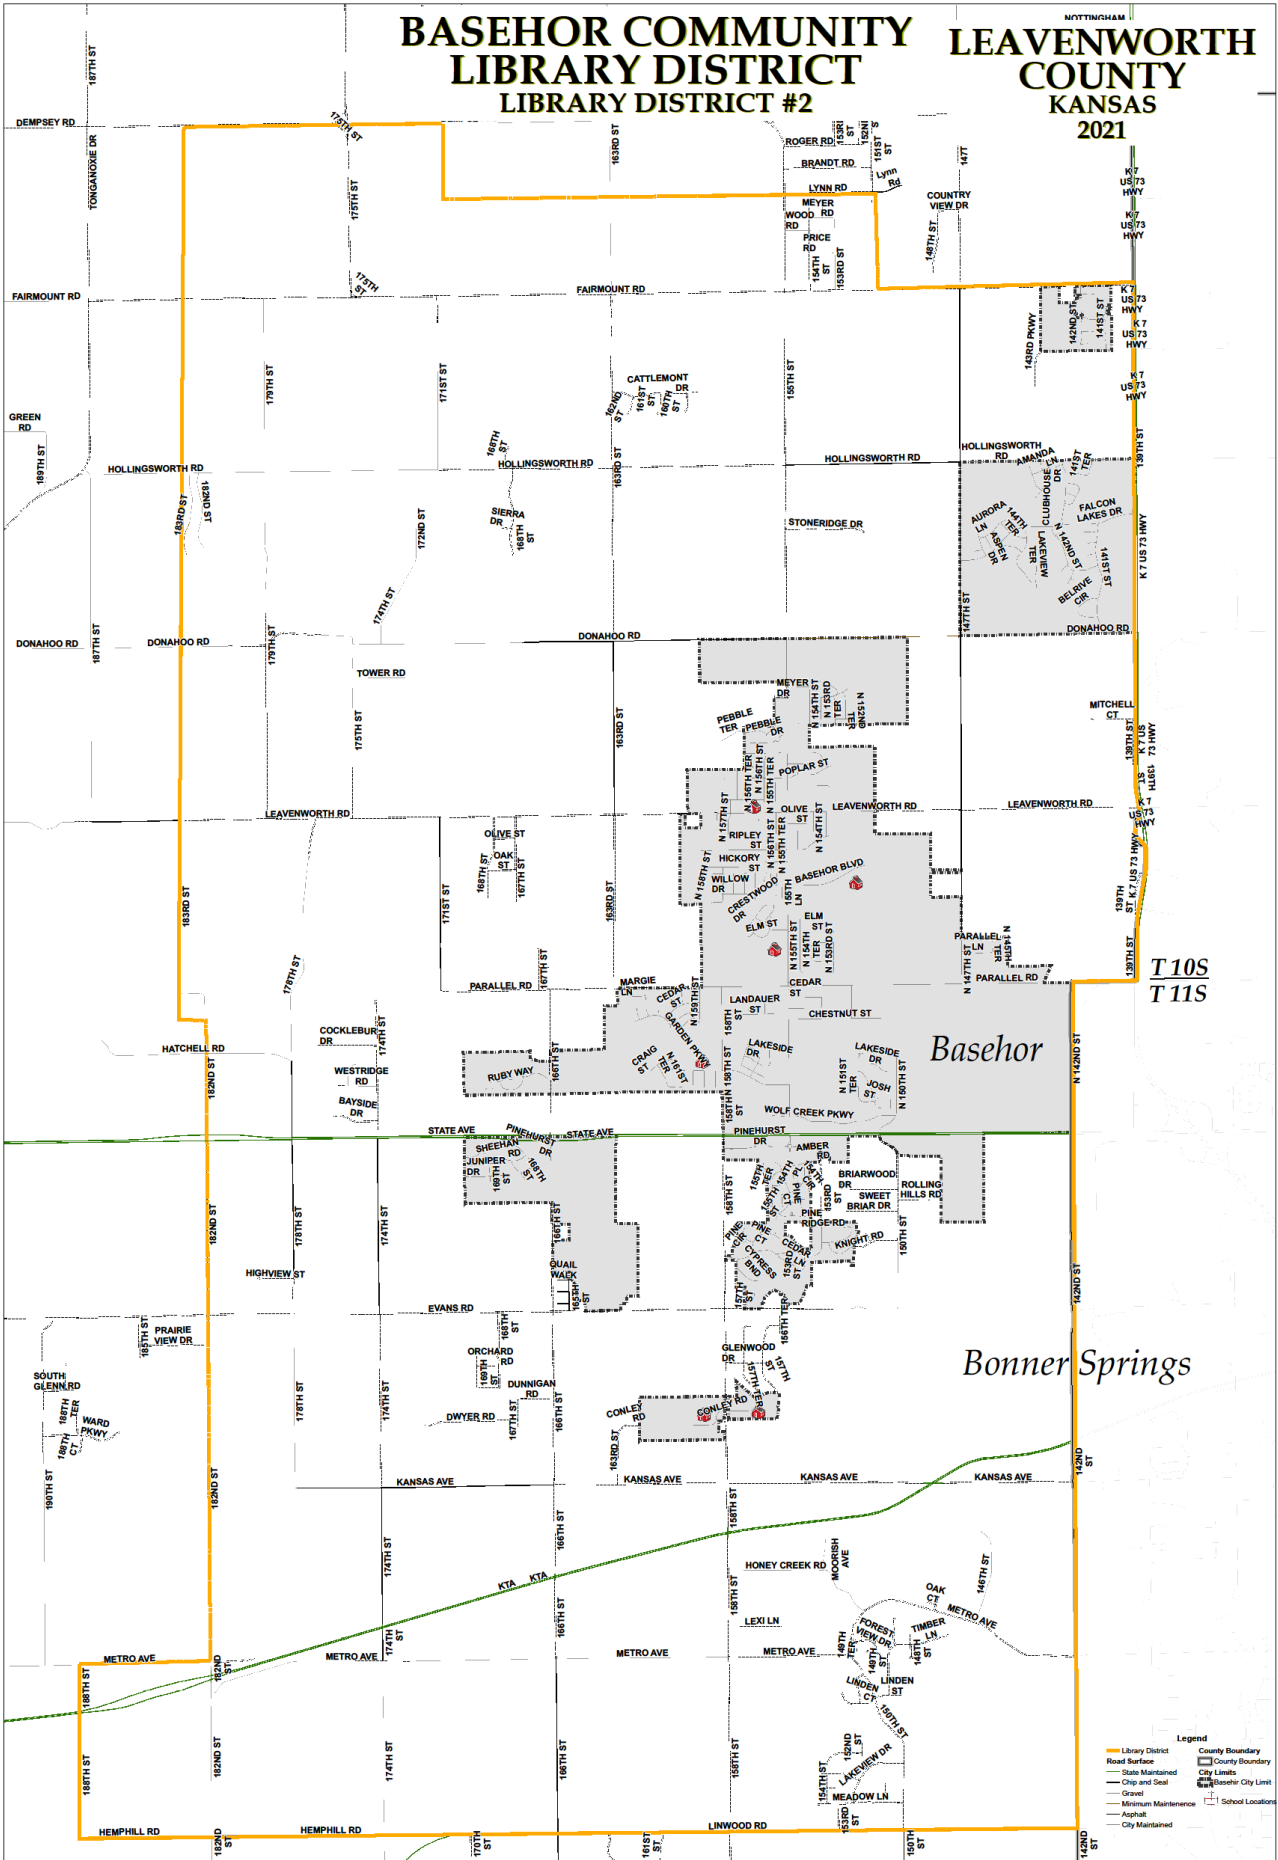

BASEHOR COMMUNITY LIBRARY DISTRICT

LIBRARY DISTRICT #2

LEAVENWORTH COUNTY KANSAS
2021

T10S
T11S

Basehor

Bonner Springs